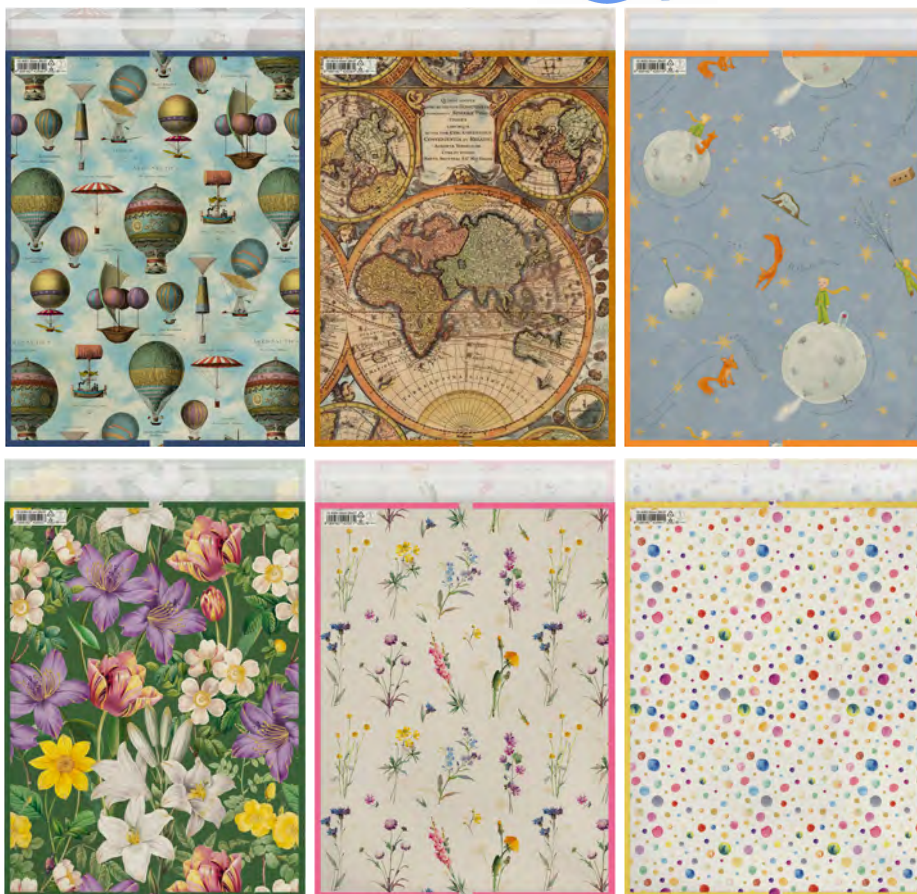

Buste Grandi

art: 10 9040 00

conf./unit

1

8 009162 425777

60 cm 28x37+4 (patella con strip)

60 PZ ASSORTITI IN 6 SOGGETTI IN BLISTER.

6 ASSORTED DESIGNS.

60 PCS IN CELLOBAG.

STAMPA OFFSET SU CARTA KRAFT BIANCA DA 45 g/m² / OFFSET PRINT ON WHITE KRAFT PAPER OF 45 g/m²

Espositore Buste

art: 10 9999 00

conf./unit

1

8 009162 425814

60 cm 20,3x25+4 (patella con strip)

60 cm 25,4x31+4 (patella con strip)

60 cm 28x37+4 (patella con strip)

180 PZ IN 3 MISURE ASSORTITE IN 6 SOGGETTI IN ESPOSITORE DI CARTONE.

6 ASSORTED DESIGNS.

180 PCS IN CARDBOARD DISPLAY.